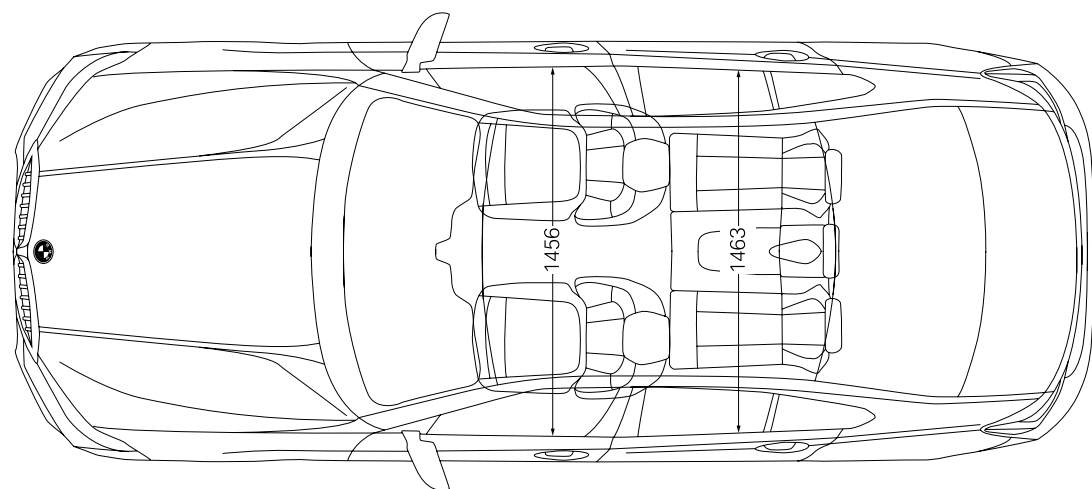

DIMENSIONS.

BMW EXTENDED WARRANTY AND SERVICE PACKAGE.

A BMW 3 Series Gran Limousine will run well when it's kept well. And to make your journey one with complete peace of mind, we have packages under BMW Service and Repair Inclusive that take care of maintenance, inspection, wear and tear and warranty.