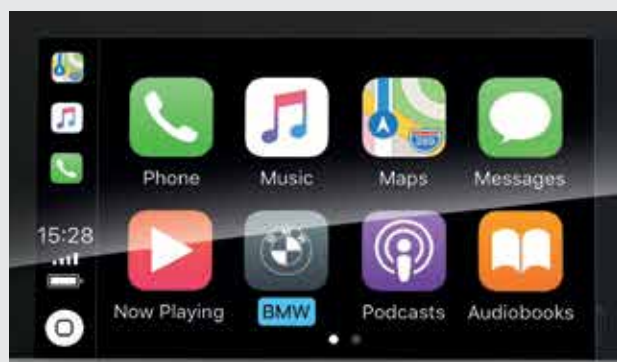

Smartphone integration through **Apple CarPlay® & Android Auto** supports the convenient and wireless use of selected iPhone® and Android functions in the vehicle. This allows smartphone content and functions such as music, iMessages/text messages, telephony, Siri, Google Assistant and selected third-party apps incl. Google Maps to be displayed and operated via the vehicle's user interface and via voice control.