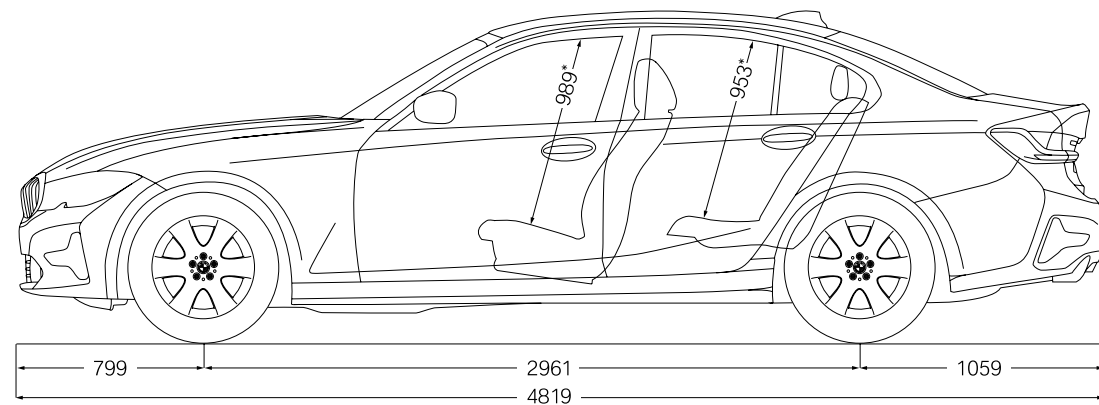

DIMENSIONS.