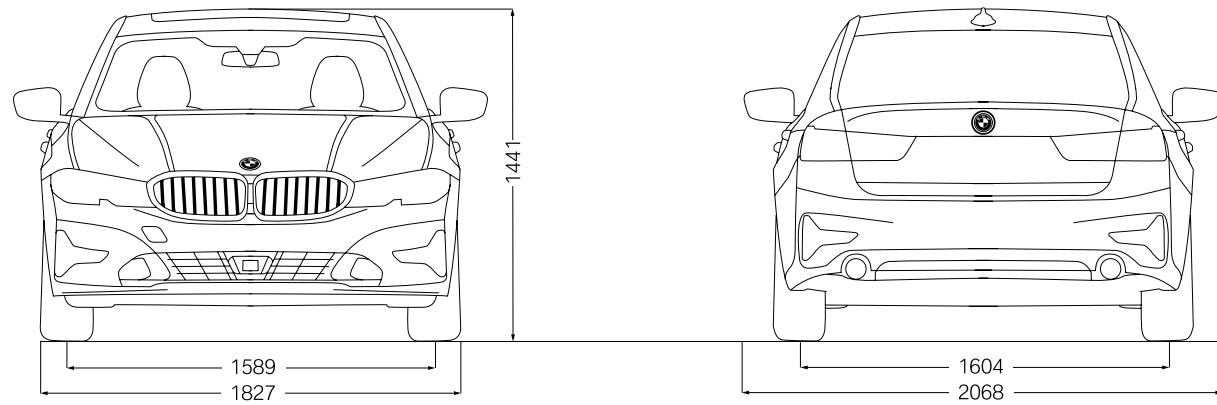

DIMENSIONS.